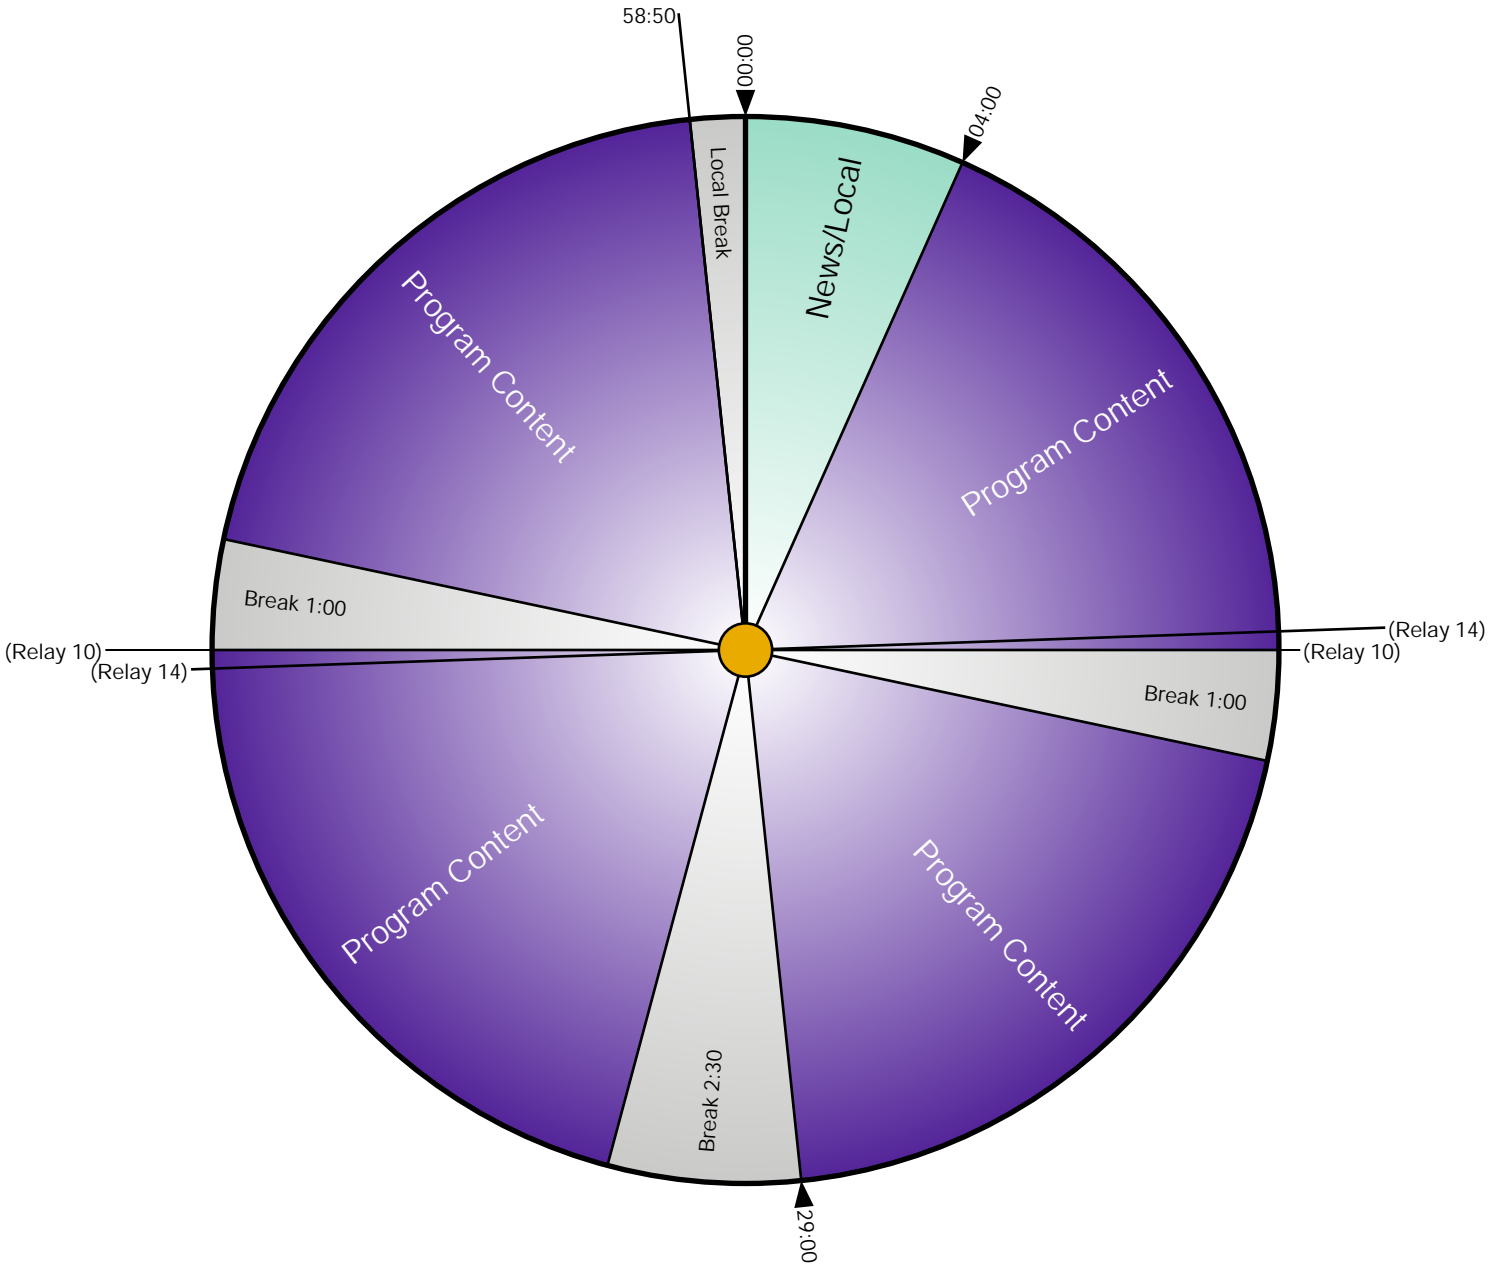

LIVE THE PROMISE
with Susie Larson
Weekdays
3-4 p.m. (CT)

Faith Radio Network
3003 Snelling Avenue N
St. Paul, MN 55113

myfaithradio.com
651-631-5005

All breaks are fixed.

U4K SATELLITE
RECEIVER
Channel = SK2

Faith Radio will cover all breaks with Faith Radio commercial inventory.

U4K SATELLITE RECEIVER
Channel = SK2

RELAYS
Relay 14=Station ID :05
Relay 10=Floating Break