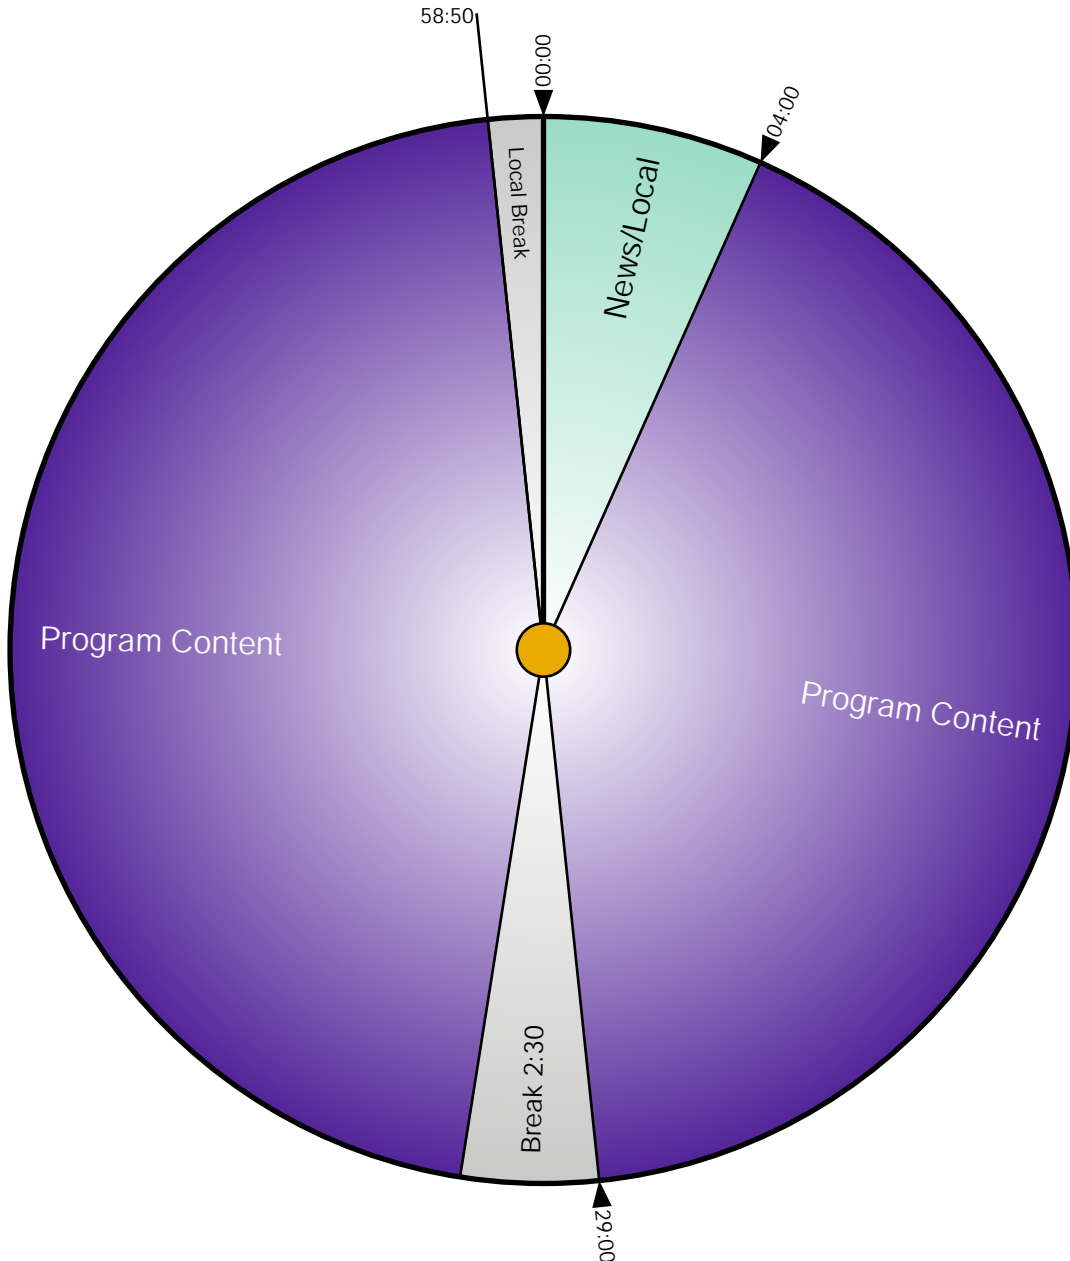

LIVE THE PROMISE
with Susie Larson
Weekdays
3-4 p.m. (CT)

Faith Radio Network
3003 Snelling Avenue N
St. Paul, MN 55113

myfaithradio.com
651-631-5005

All breaks are fixed.

U4K SATELLITE
RECEIVER
Channel = SK2

Faith Radio will cover all breaks with Faith Radio commercial inventory.

U4K SATELLITE RECEIVER
Channel = SK2

RELAYS
Relay 14=Station ID :05
Relay 10=Floating Break