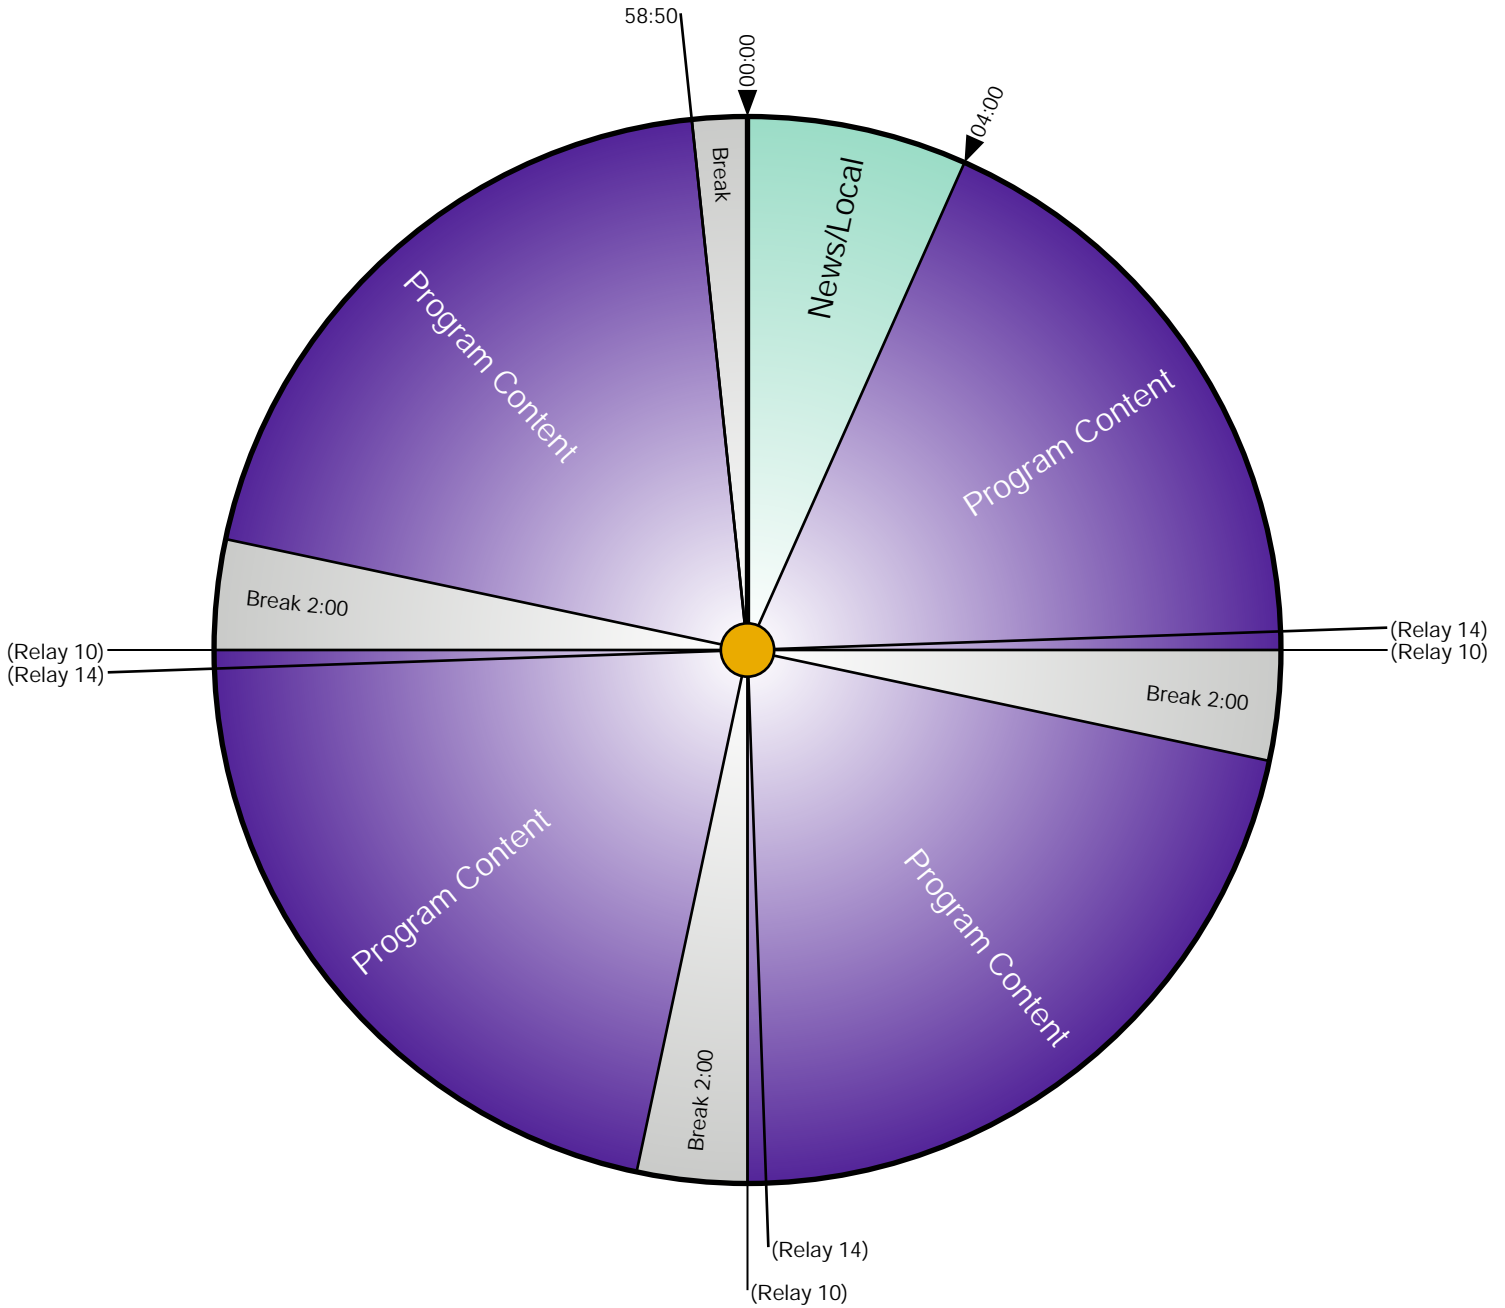

CRADLE MY HEART  
with Kim Ketola  
Sundays  
8-9 p.m. (CT)

Faith Radio Network  
3003 Snelling Avenue N  
St. Paul, MN 55113

myfaithradio.com  
651-631-5005

Faith Radio will cover all breaks with Faith Radio commercial inventory.

U4K SATELLITE RECEIVER  
Channel = SK2

RELAYS  
Relay 14=Station ID :05  
Relay 10=Floating Break