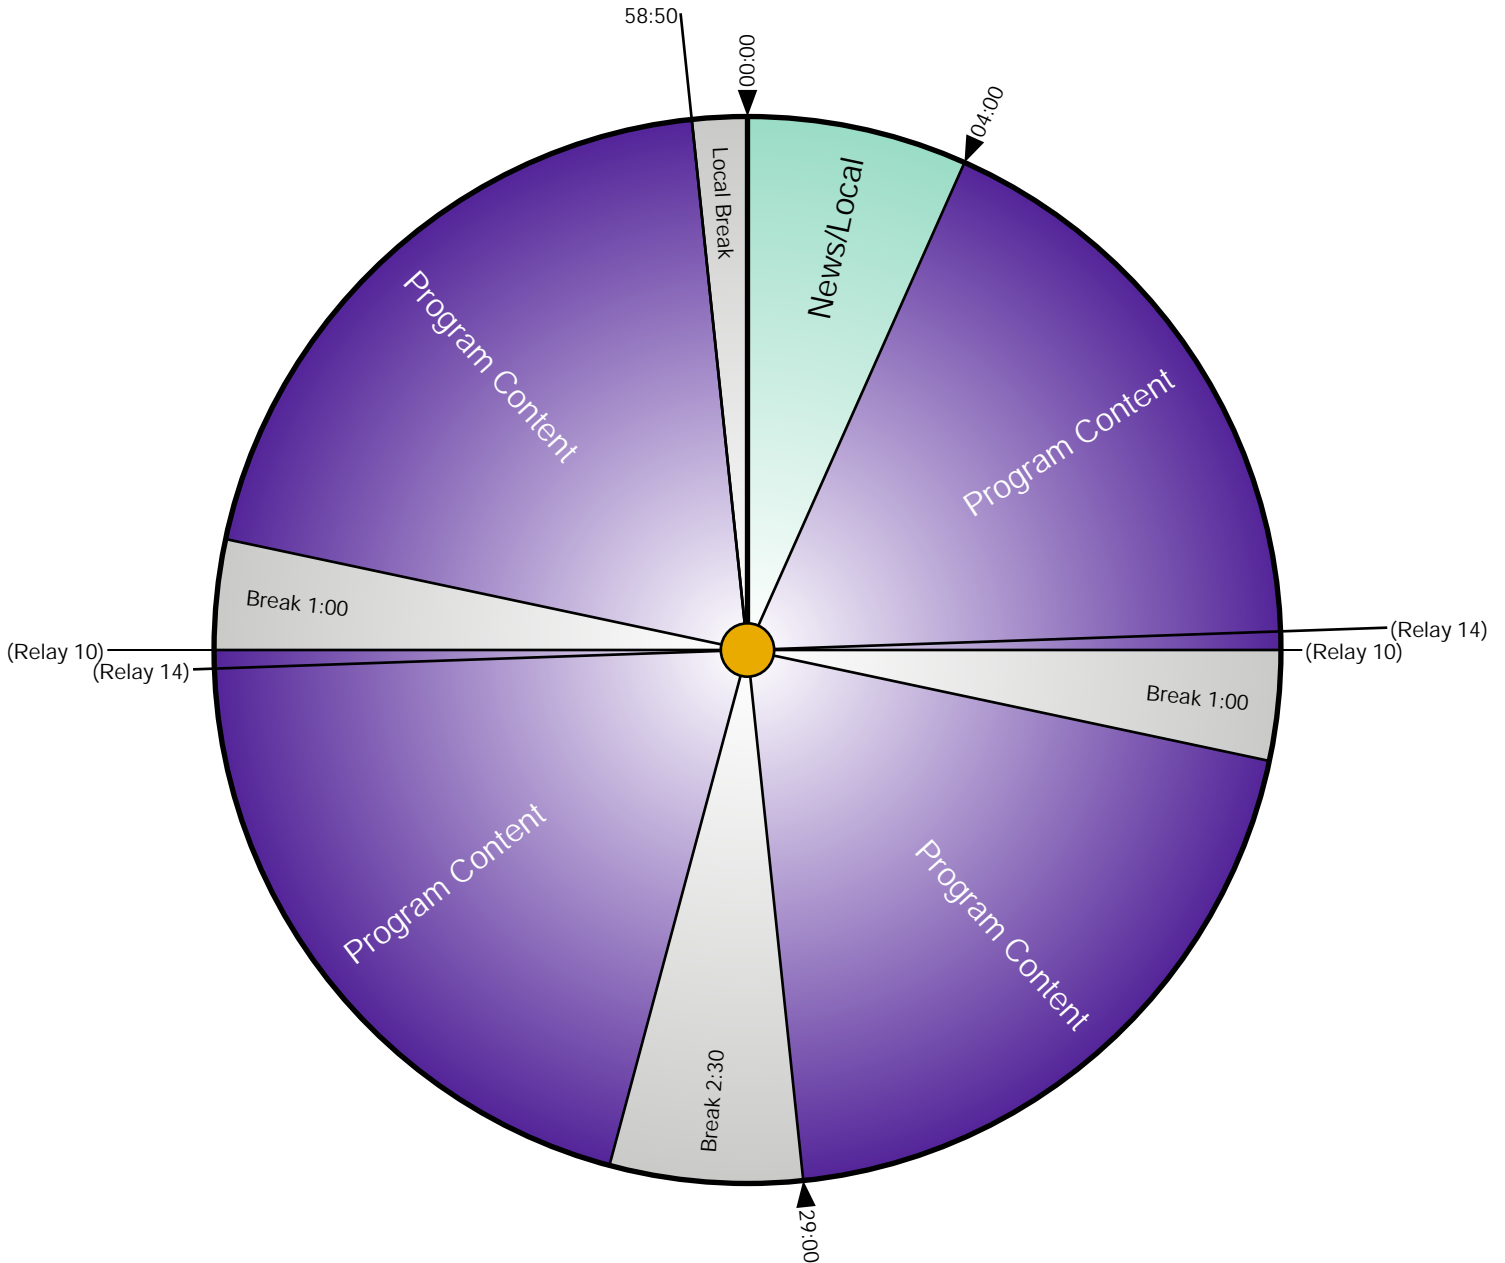

CONNECTING FAITH
with Neil Stavem
Weekdays
Noon-1 p.m. (CT)

Faith Radio Network
3003 Snelling Avenue N
St. Paul, MN 55113

myfaithradio.com
651-631-5005

Faith Radio will cover all breaks with Faith Radio commercial inventory.

U4K SATELLITE RECEIVER
Channel = SK2

RELAYS
Relay 14=Station ID :05
Relay 10=Floating Break