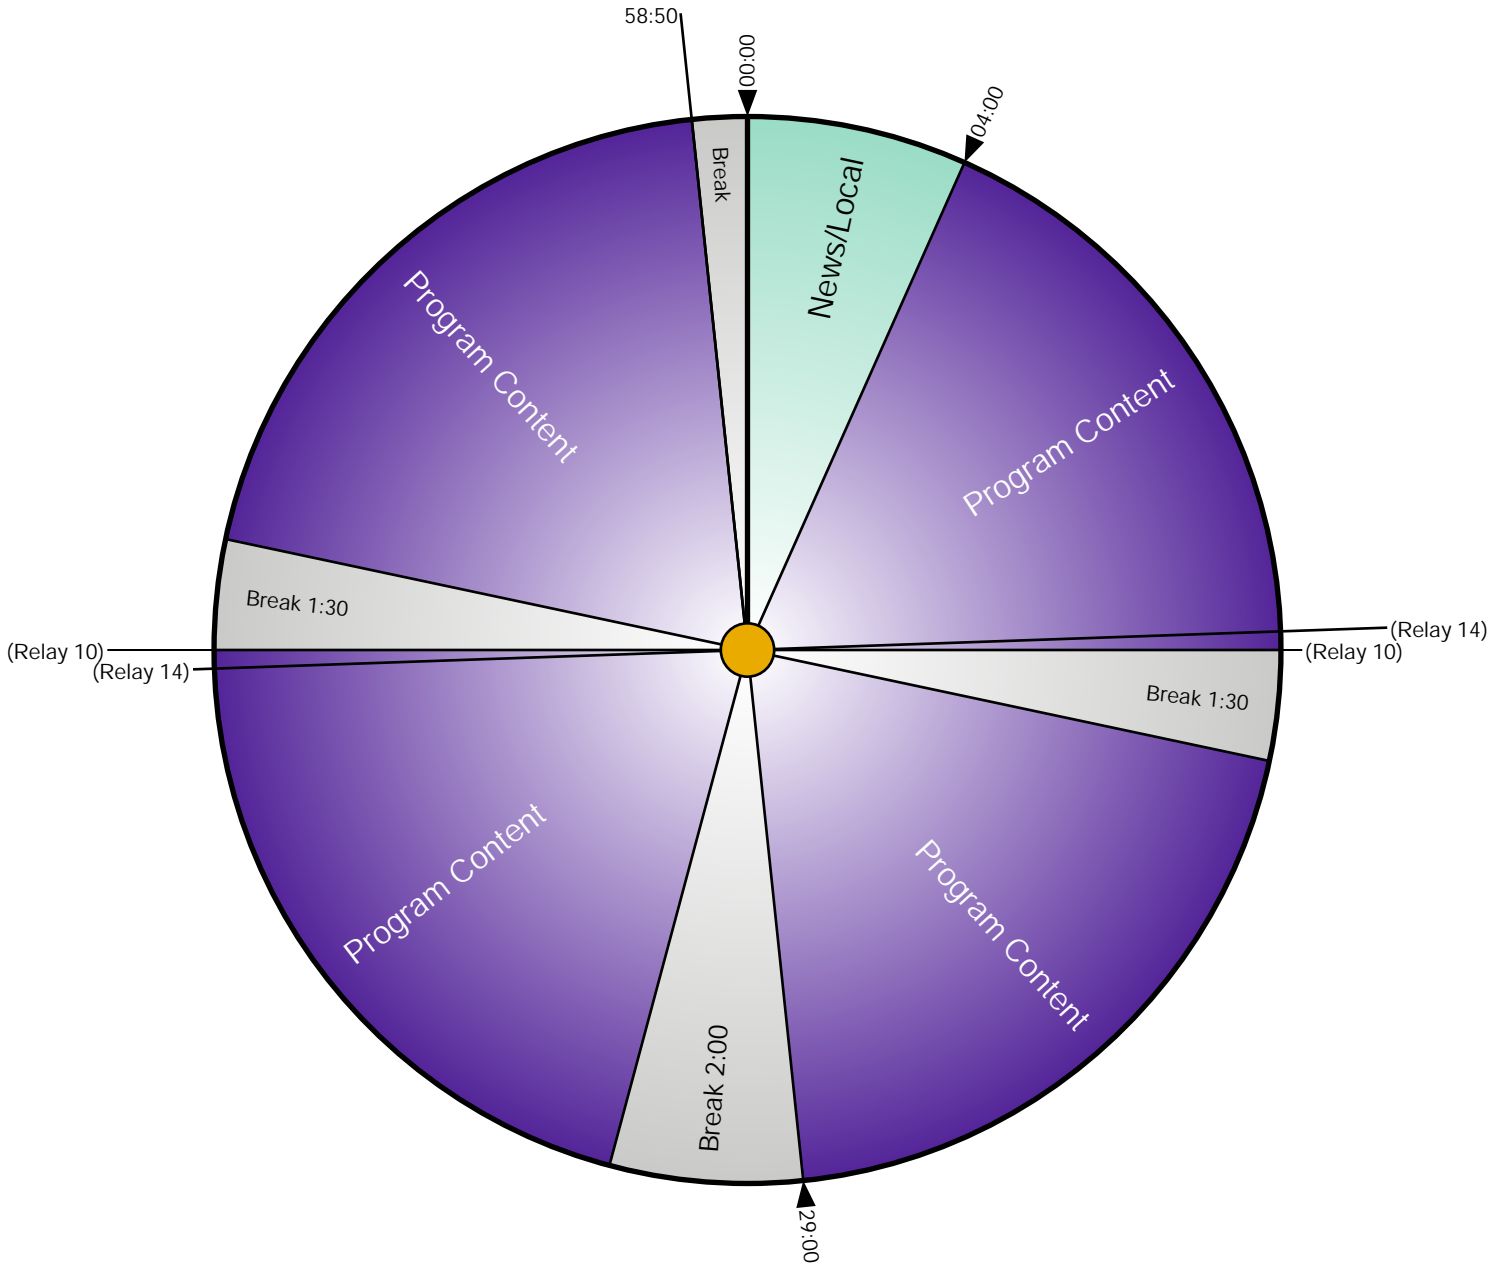

Faith Radio will cover all breaks with Faith Radio commercial inventory.

U4K SATELLITE RECEIVER
Channel = SK2

RELAYS
Relay 14=Station ID :05
Relay 10=Floating Break