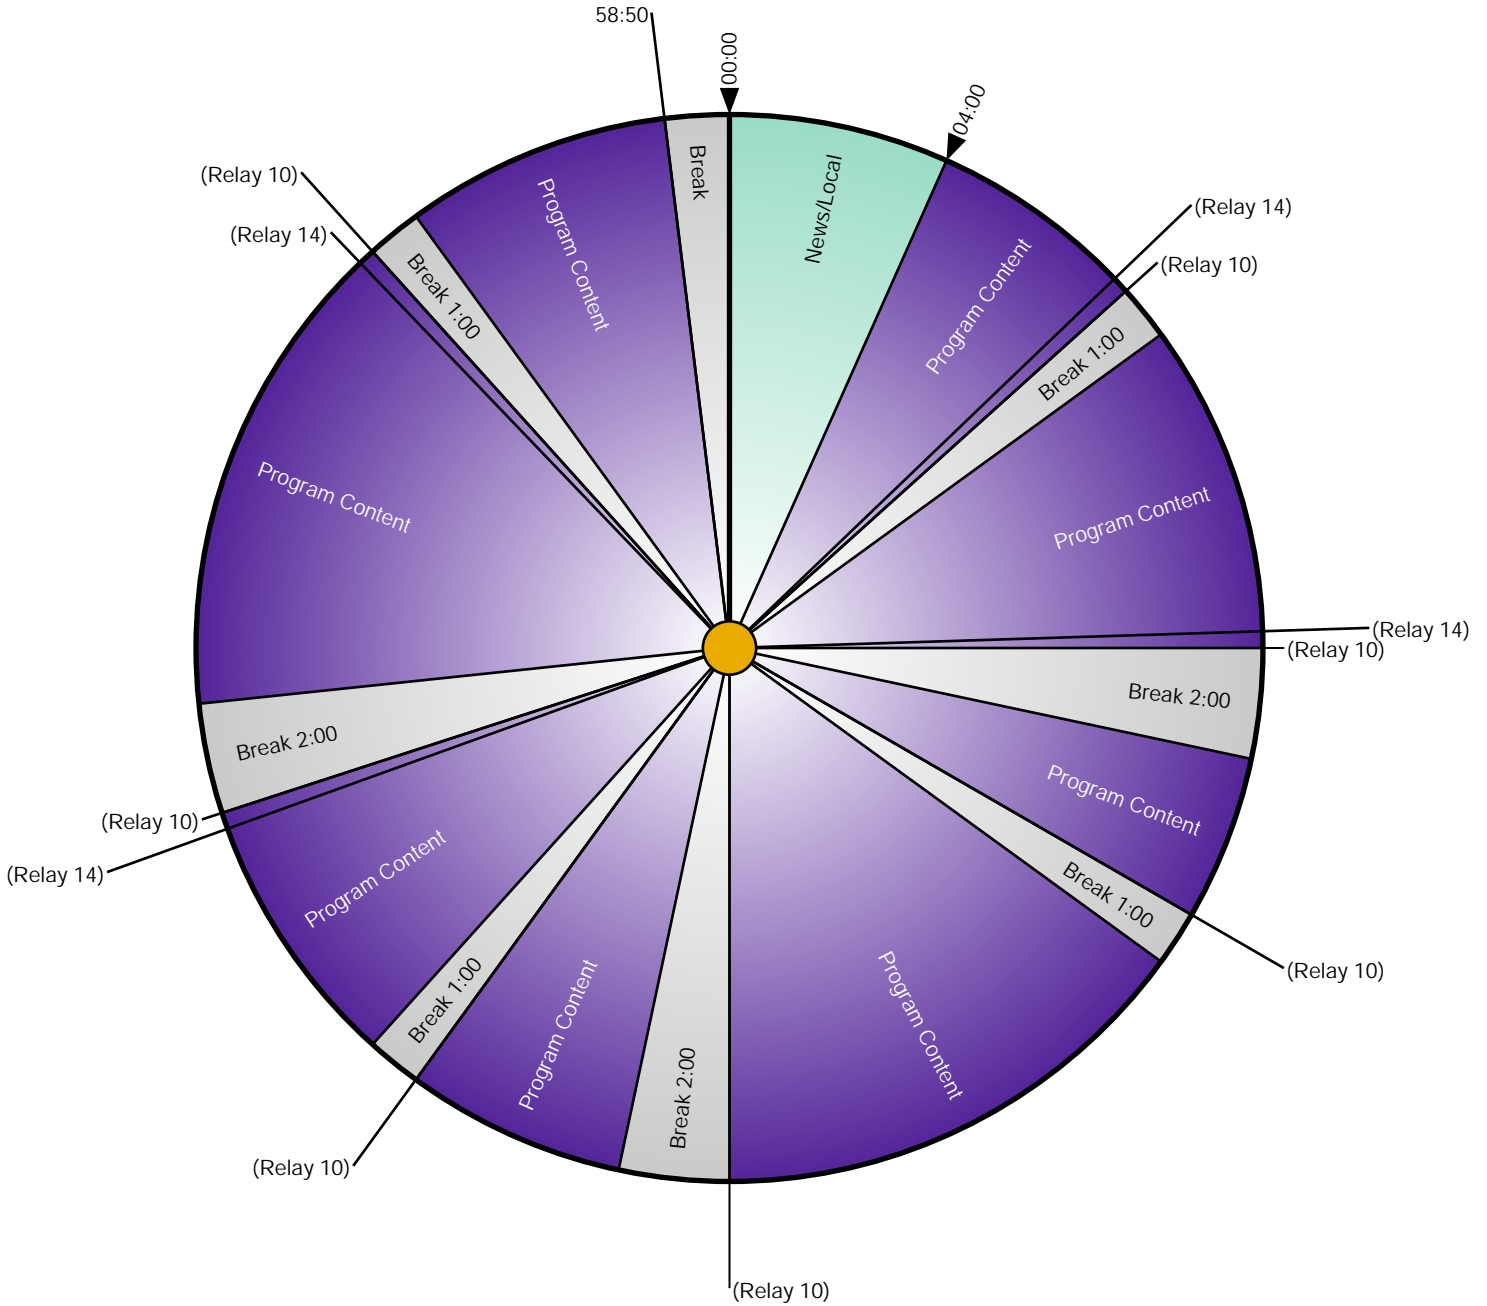

AUTIN HILL IN THE MORNING
Weekdays
 6-7 a.m. (CT)
 7-8 a.m. (CT)

Faith Radio Network
 3003 Snelling Avenue N
 St. Paul, MN 55113

myfaithradio.com
 651-631-5005

Faith Radio will cover all breaks with Faith Radio commercial inventory.

U4K SATELLITE RECEIVER
Channel = SK2

RELAYS
 Relay 14=Station ID :05
 Relay 10=Floating Break